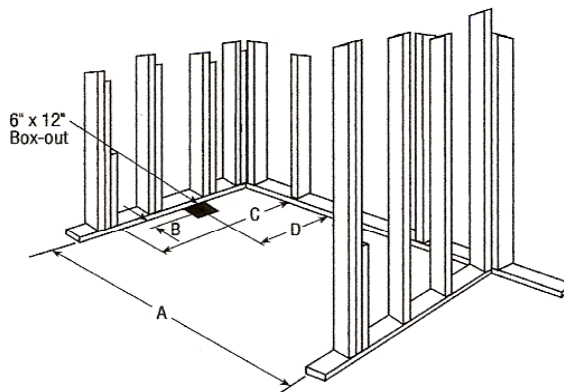

## Framing for SH383877 & SH623676 Showers

SH383877	
Dim. A	38 1/8"
Dim. B	19"
Dim. C	38"
Dim. D	19"

SH623676	
Dim. A	62 1/8"
Dim. B	31"
Dim. C	36"
Dim. D	17 1/2"

### THRESHOLD DETAIL

For ADA compliance, unit must be installed so the threshold is no more than 1/2" above finished floor surface. May require recessed installation or sub-floor build up to provide 1/2" dimension.

## Framing for TH603376

SH623676	
Dim. A	60 1/8"
Dim. B	8 3/8"
Dim. C	33 3/8"
Dim. D	16 7/8"

Tolerances: +0 - 1/4"