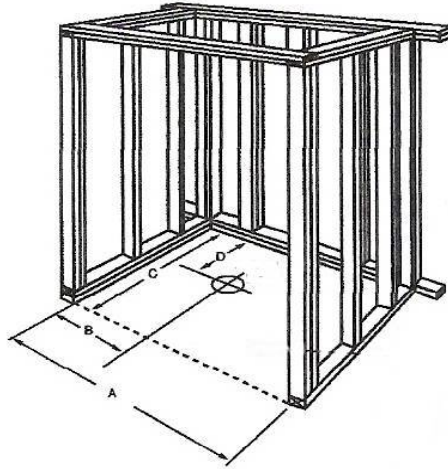

## Framing for SH383877 & SH623676 Showers

SH383877	
Dim. A	38 1/8"
Dim. B	19"
Dim. C	38"
Dim. D	19"

SH623676	
Dim. A	62 1/8"
Dim. B	31"
Dim. C	36"
Dim. D	17 1/2"

### THRESHOLD DETAIL

For ADA compliance, unit must be installed so the threshold is no more than 1/2" above finished floor surface. May require recessed installation or sub-floor build up to provide 1/2" dimension.

## Framing for TH603376

SH623676	
Dim. A	60 1/8"
Dim. B	8 3/8"
Dim. C	33 3/8"
Dim. D	16 7/8"

Tolerances: +0 - 1/4"