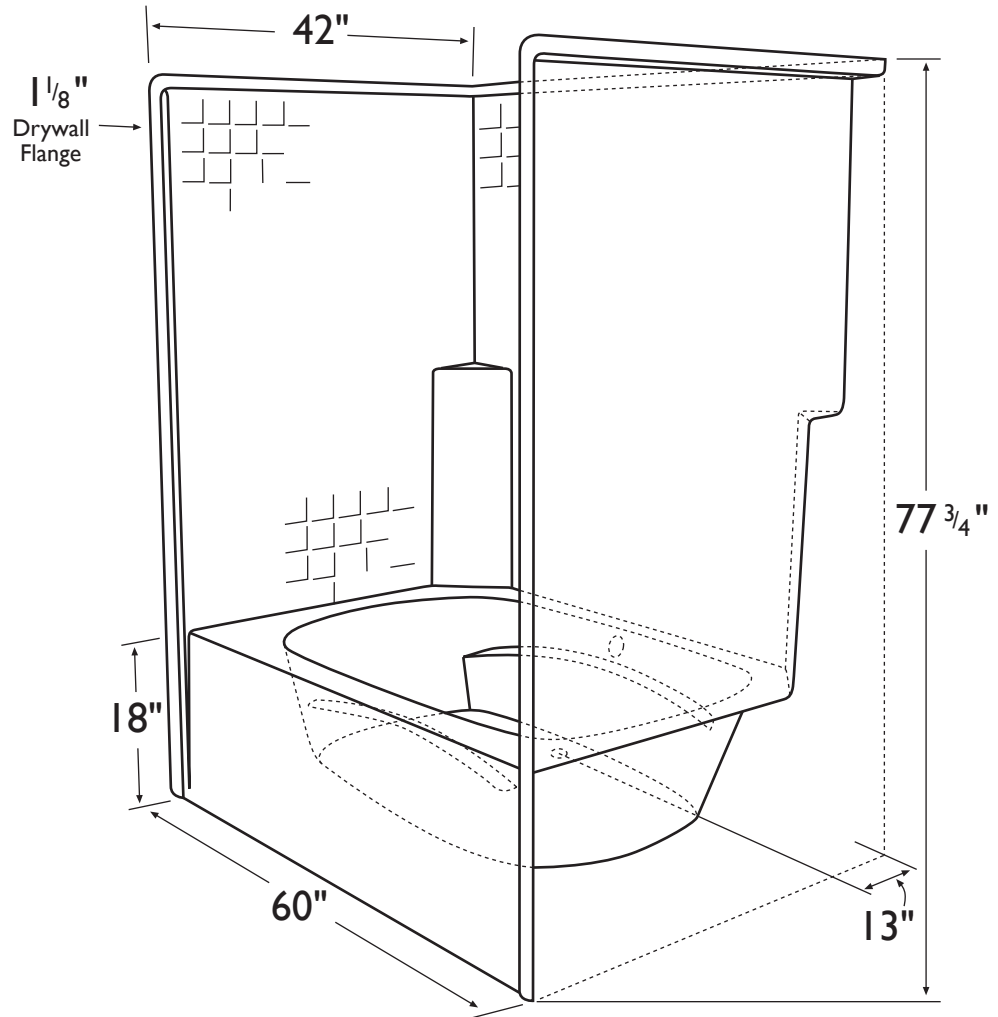

Diamond

TUB & SHOWERS

Information

Door Size:

56-5/8"w x 56-3/4"h

Drain:

30" C/L from right and left side wall

13" C/L from back

1-1/2" I.D. drain hole

Sump Size:

From bottom of sump to C/L of overflow 15"

From bottom of sump 40"w x 22"d

From bottom of overflow 48"w x 32-1/2"d

Tolerances:

+0, -1/4"

Garden Tub & Shower - One Piece Model TT 604278