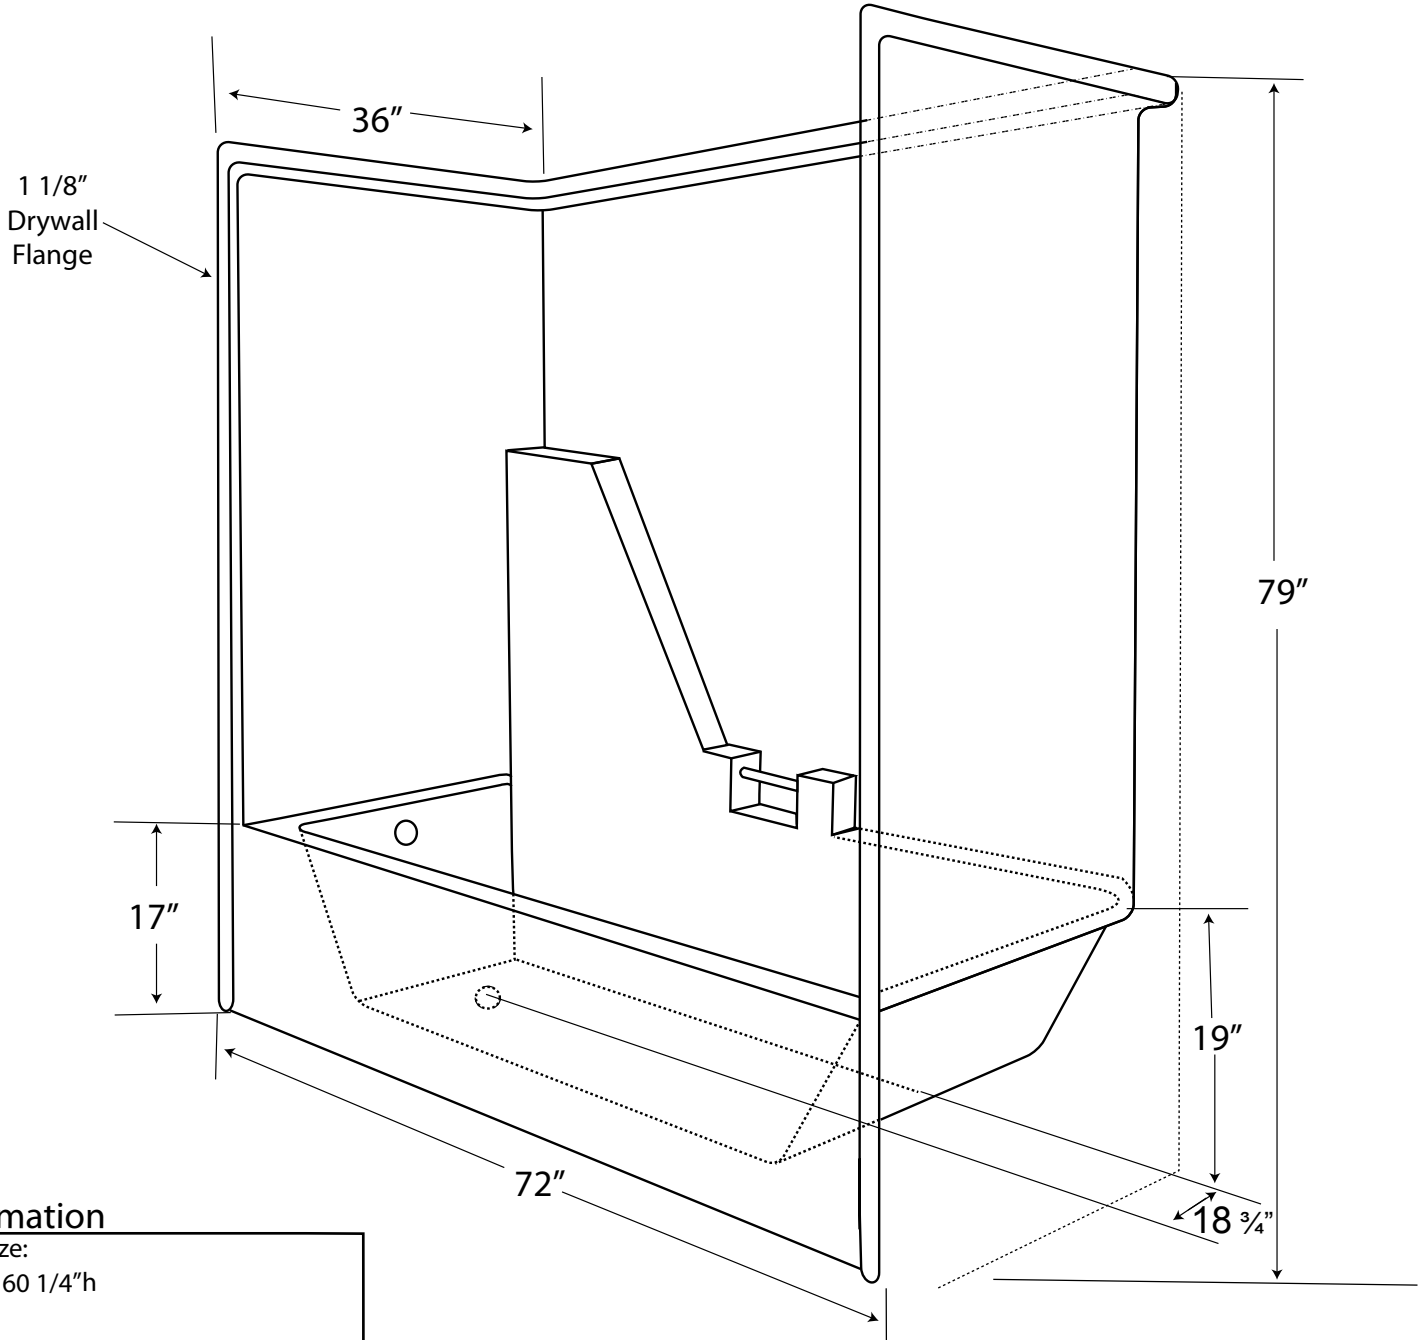

Information

Door Size:

69" w x 60 1/4" h

Drain:

- 8-1/2" C/L from side
- 18-3/4" C/L from back
- 2 1/8" I.D. drain hole
- 2 1/2" I.D. overflow hole

Sump Size:

- From Bottom of sump 57" w x 22" d
- From bottom of overflow 63" w x 26" d

Tolerances:

+0, -1/4"

Certified to conform to HUD/UM73b, ANSI Z124.1, and ASTM E-162 Flame Spread Rating 200 or less and is under a program of factory inspection.

Tub & Shower - One Piece
Model T 723681 (as shown)
T 723679 (also available)

Manufactured by
Front Line Mfg., Inc.
Leesburg, IN