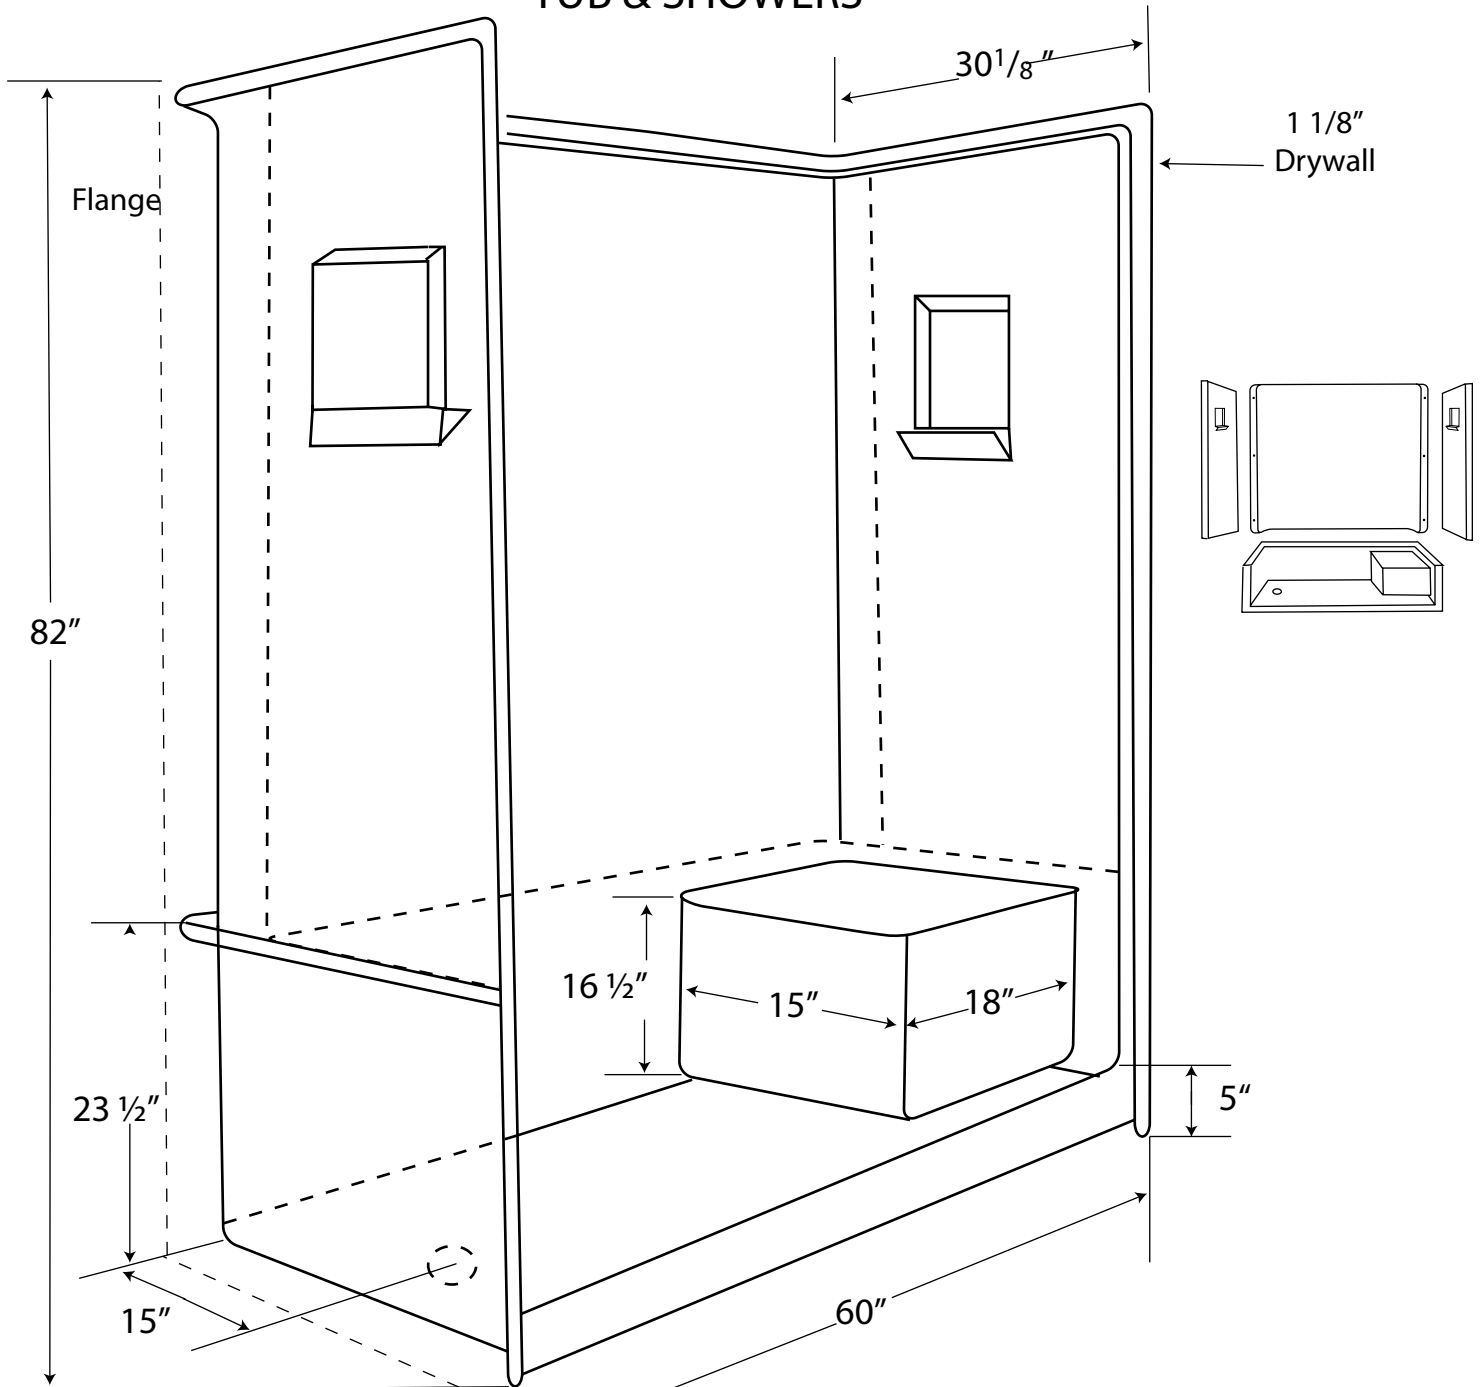

Diamond

TUB & SHOWERS

Information

Door Size:

55" w x 75 1/2" h

Drain:

6.5" CL from side wall

15" from back wall to C/L of drain

3 1/2" I.D. drain hole

Tolerances:

+0, -1/4"

Certified to conform to HUD/UM73b, ANSI Z124.1, and ASTM E-162 Flame Spread Rating 200 or less and

Shower Single Bench

- Remodeler 4 Piece

Model SRRB4 603082 (as shown)