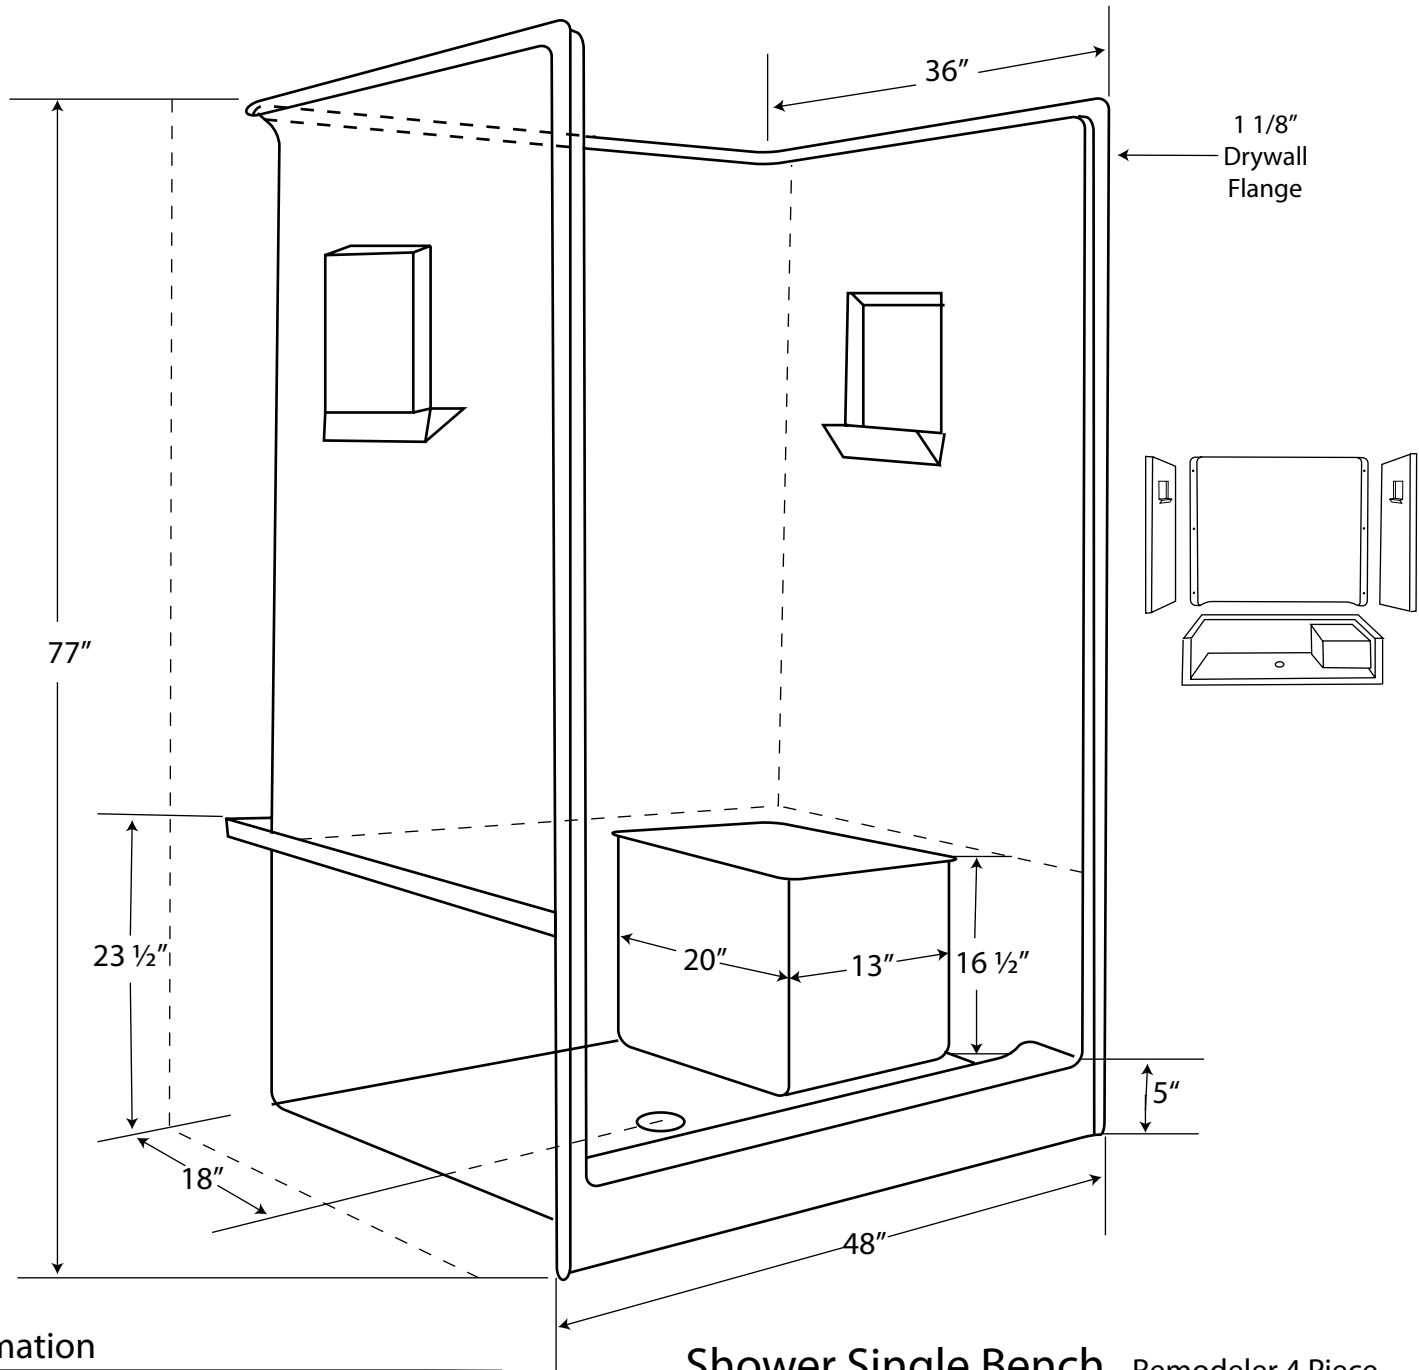

Diamond

TUB & SHOWERS

Information

Door Size:

43 3/4" w x 70 3/4" h

Drain:

24" CL from right and left side wall

18" CL from back wall

3 1/2" I.D. drain hole

Tolerances:

+0, -1/4"

Certified to conform to HUD/UM73b, ANSI Z124.1, and ASTM E-162 Flame Spread Rating 200 or less and is under a program of factory inspection.

Shower Single Bench - Remodeler 4 Piece
Model SRRB4 483677 (as shown)