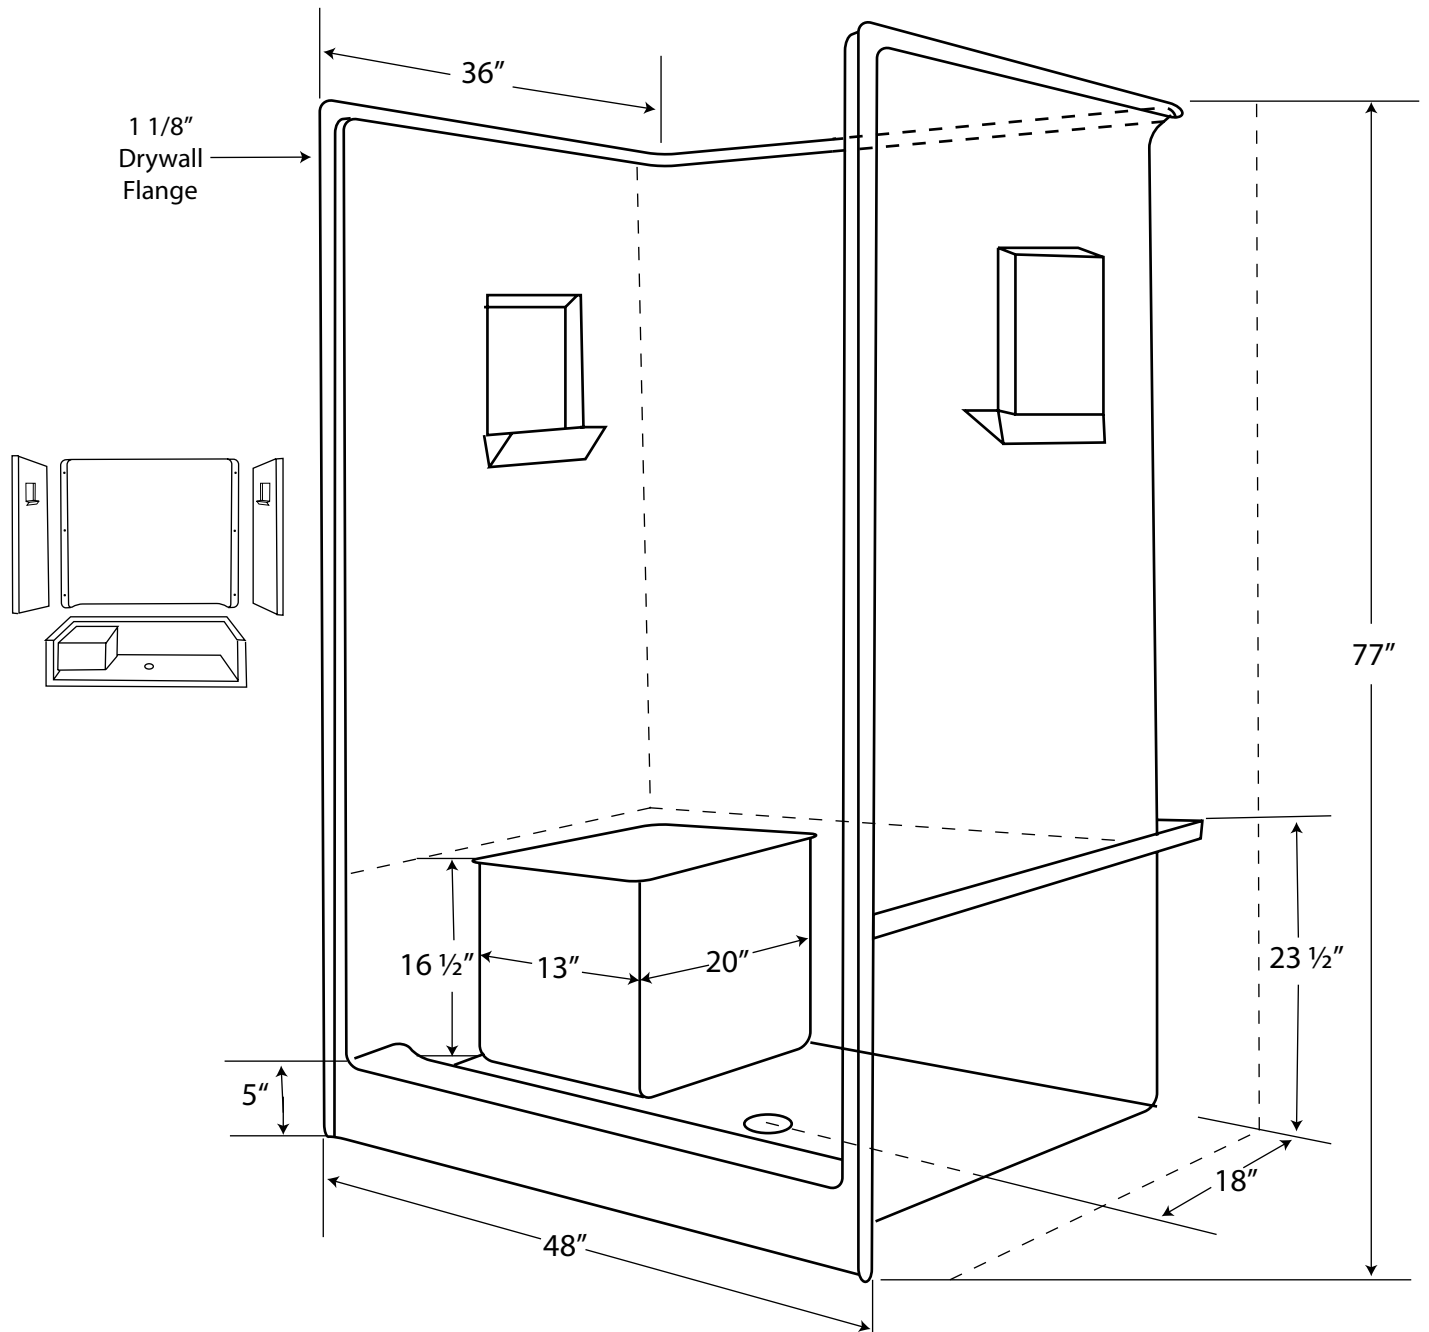

# Diamond

TUB & SHOWERS

## Information

Door Size:

43 3/4" w x 70 3/4" h

Drain:

24" CL from right and left side wall

18" CL from back wall

3 1/2" I.D. drain hole

Tolerances:

+0, -1/4"

Certified to conform to HUD/UM73b, ANSI Z124.1, and ASTM E-162 Flame Spread Rating 200 or less and is under a program of factory inspection.

Shower Single Bench - Remodeler 4 Piece  
 Model SRLB4 483677 (as shown)  
 SRRB4 483677 (also available)