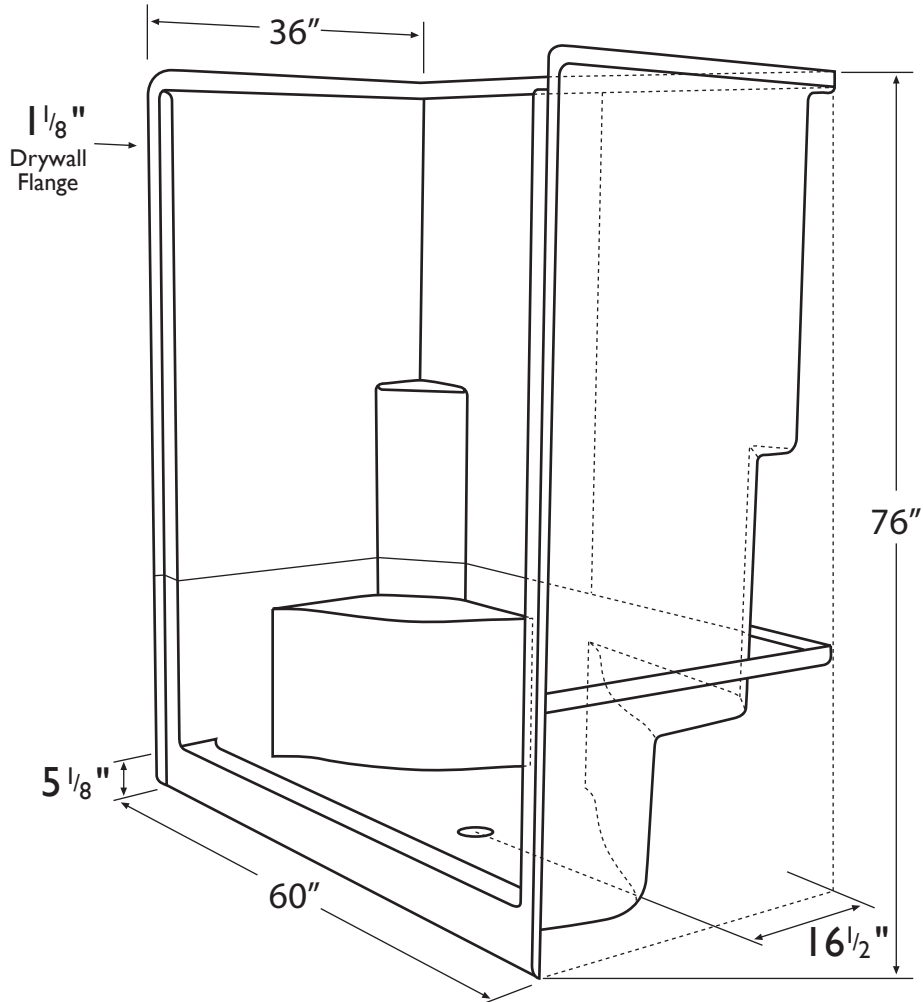

Diamond

TUB & SHOWERS

Information

Door Size:

54"w x 68-3/4"h

Drain:

30" CL from right & left side wall

16-1/2" from back wall to C/L of drain

3" I.D. drain hole

Tolerances:

+0, -1/4"

Shower Double Seat — Remodeler 3 Piece Model SRDS 3 603676

Certified to conform to HUD/UM73b, ANSI Z124.1, and ASTM E-162 Flame Spread Rating 200 or less and is under a program of factory inspection.