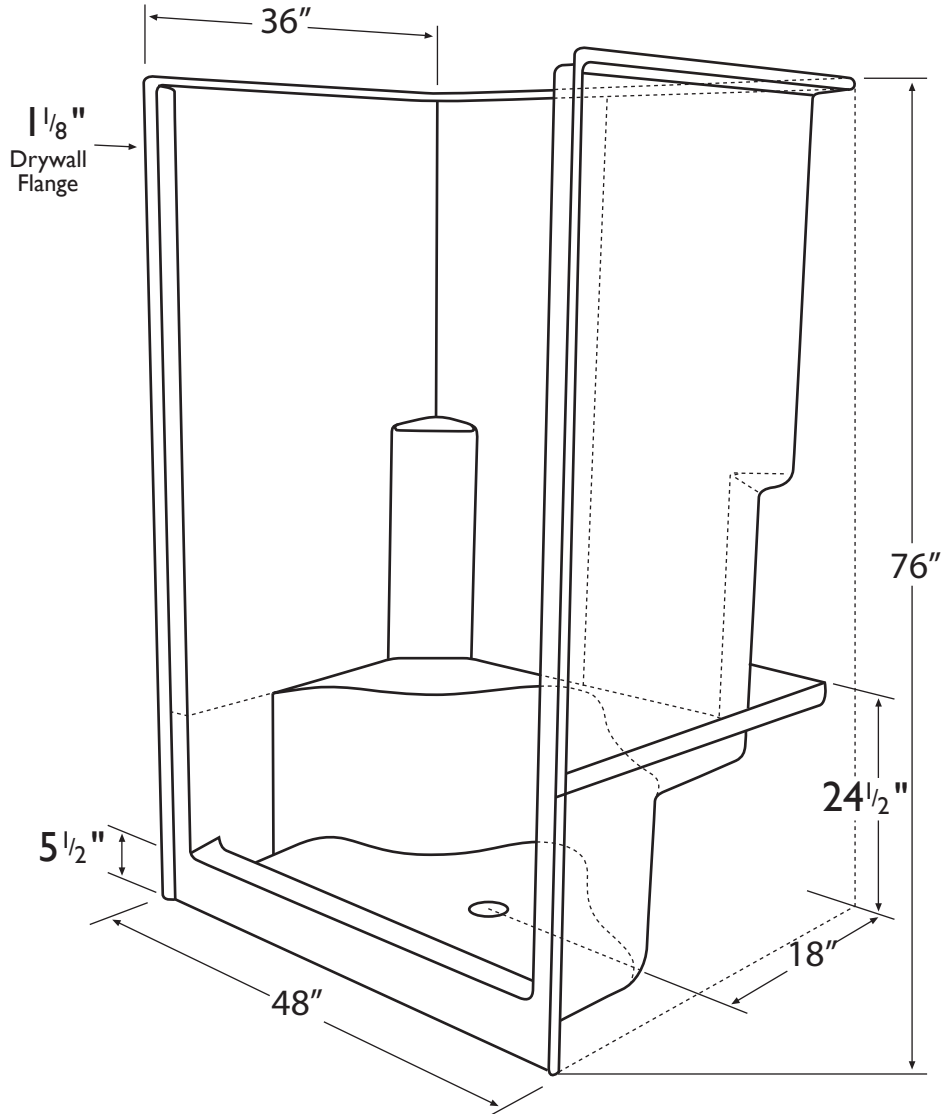

Diamond

TUB & SHOWERS

Information

Door Size:

41-7/8"w x 68-3/4"h

Drain:

24" CL from right & left side wall

18" from back wall to C/L of drain

3-1/2" I.D. drain hole

Tolerances:

+0, -1/4"

Shower Double Seat — Remodeler 3 Piece Model SRDS 3 483676

Certified to conform to HUD/UM73b, ANSI Z124.1, and ASTM E-162 Flame Spread Rating 200 or less and is under a program of factory inspection.