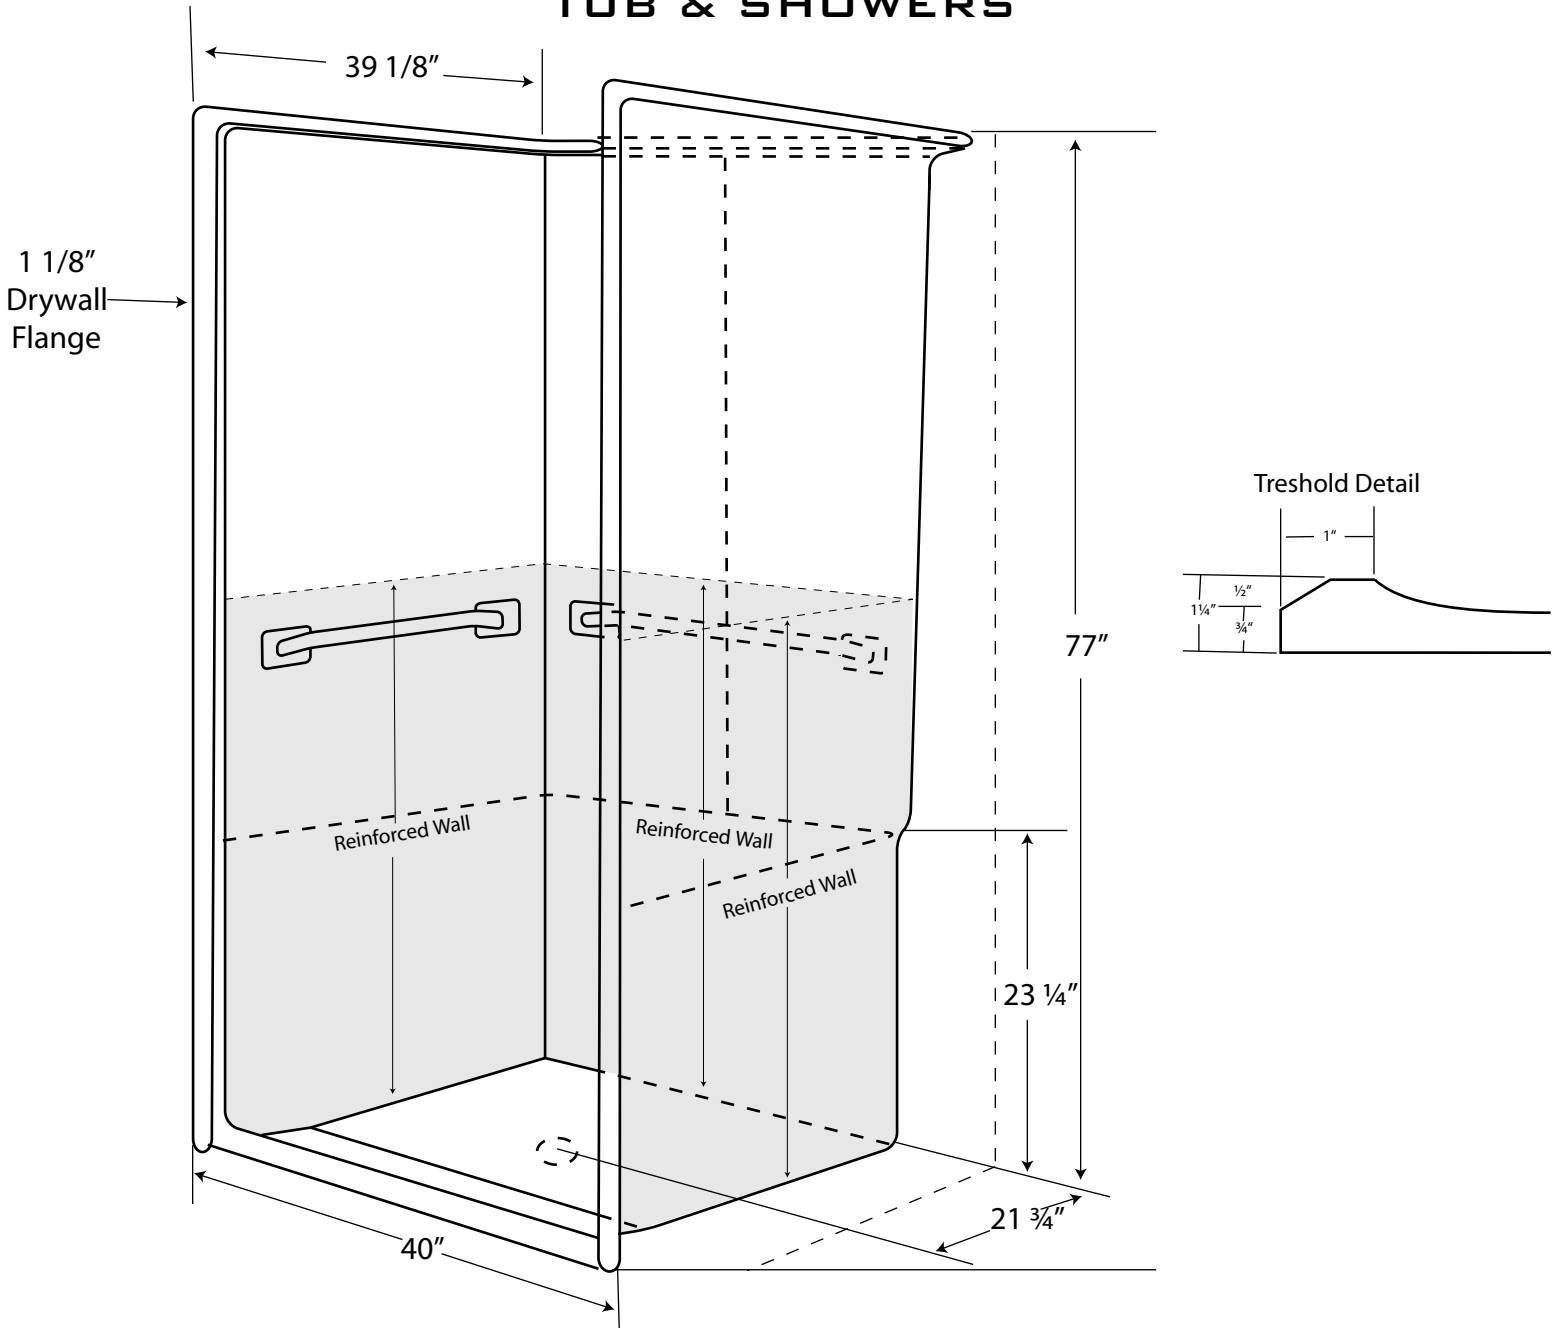

Diamond

TUB & SHOWERS

Information

Handicapped - Shower Only - Remodeler 3 Piece Model SHR3 403977

Door Size:

36" w x 74" h

Drain:

20" C/L from right & left walls

23 1/4" C/L from back wall

3 1/2" I.D. drain hole

Tolerances:

+0, -1/4"

Certified to conform to HUD/UM73b, ANSI Z124.1, and ASTM E-162 Flame Spread Rating 200 or less and is under a program of factory inspection.