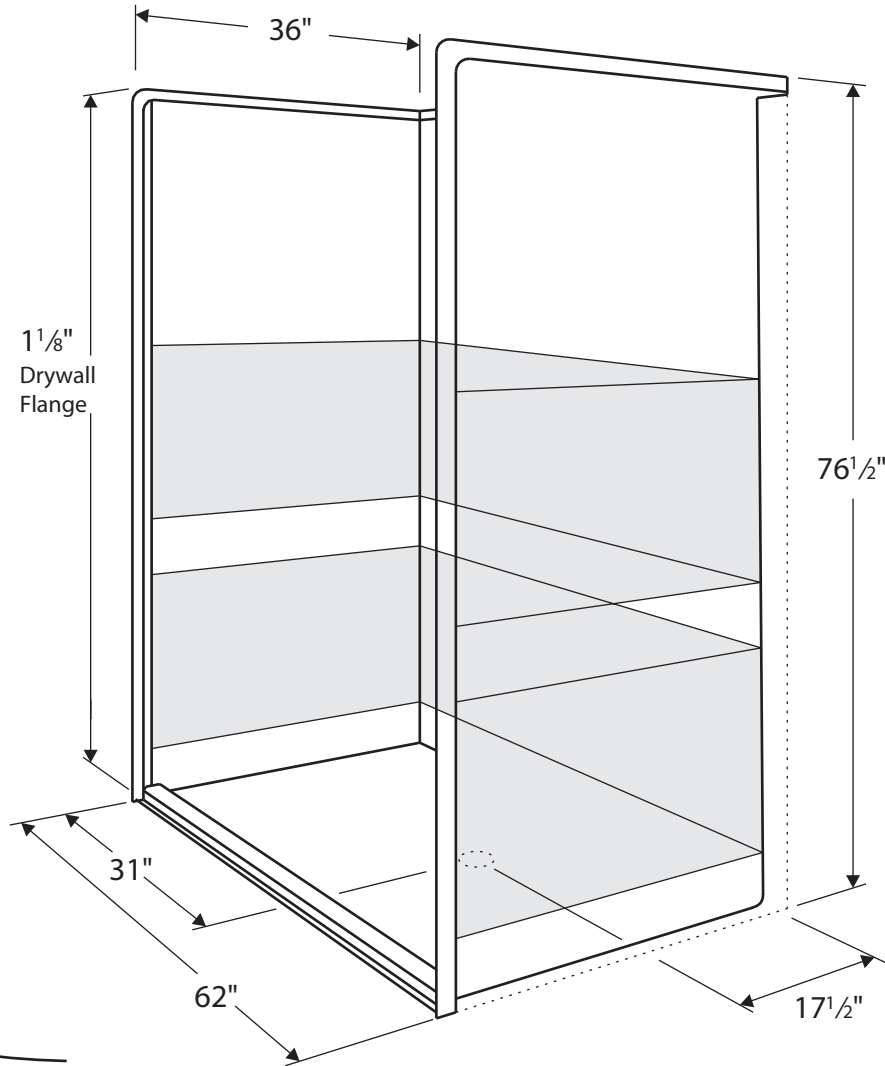

Diamond

TUB & SHOWERS

Threshold Detail

Information

Door Size:
60" x 73 3/4"

Interior Size:
60" x 34"

Drain:
31" C/L from right and left side wall
17 1/2" from back wall to C/L of drain
3 1/2" I.D. drain hole

Tolerances:
+0 - 1/4"

Shower – Handicapped – One Piece
Model SH 623676

Certified to conform to HUD/UM73b, ANSI Z124.1, and ASTM E-162 Flame Spread Rating 200 or less and is under a program of factory inspection.