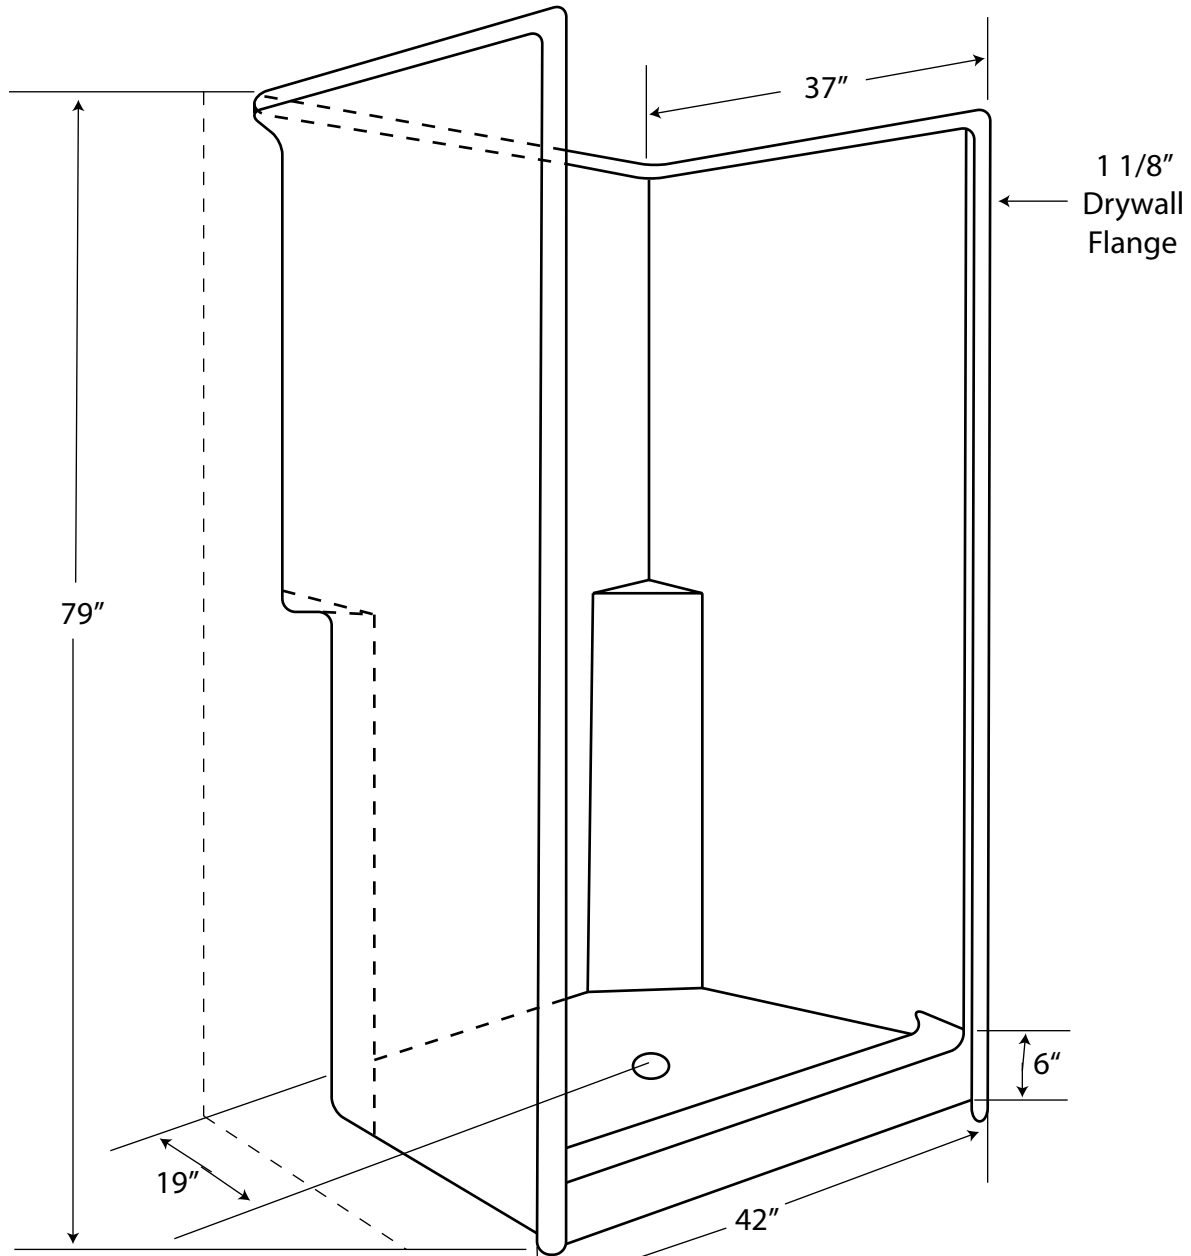

Diamond

TUB & SHOWERS

Information

Door Size:

38 1/2" w x 71 3/4" h

Drain:

21" C/L from right & left side wall

19" from back wall to C/L of drain

3 1/2" I.D. drain hole

Tolerances:

+0, -1/4"

Certified to conform to HUD/UM73b, ANSI Z124.1, and ASTM E-162 Flame Spread Rating 200 or less and is under a program of factory inspection.

Shower - One Piece Model S 423779