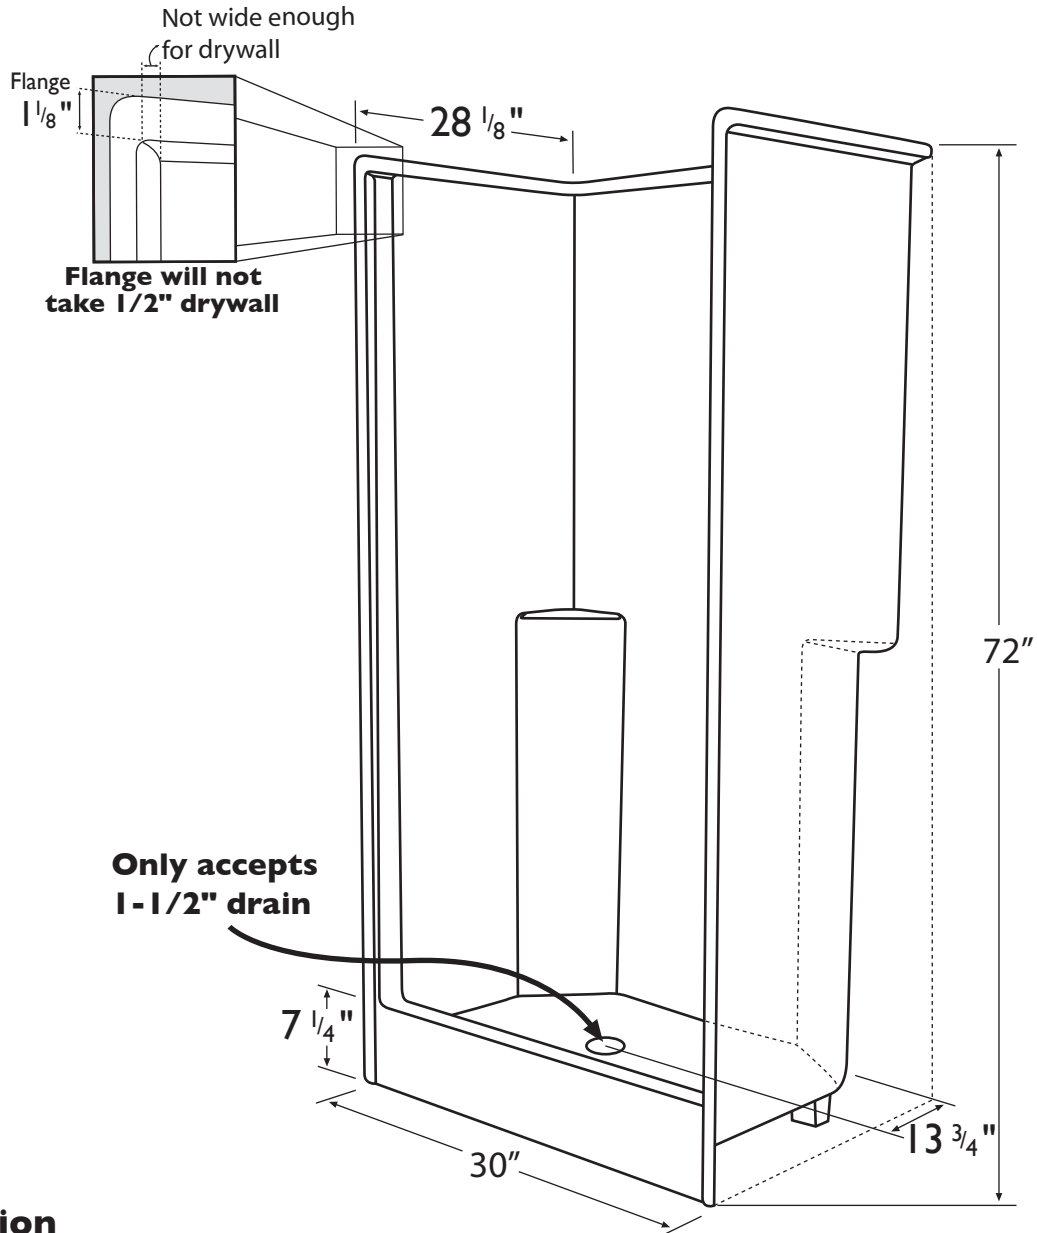

Diamond

TUB & SHOWERS

Information

Door Size:

25-1/4"w x 63-1/2"h

Drain:

19" from right and left side wall

15"C/L from back

2-1/8" I.D. drain hole

Tolerances:

+0, -1/4"

Remodeler One Piece Shower Shallow Depth Model S 302872

Certified to conform to HUD/UM73b, ANSI Z124.1, and ASTM E-162 Flame Spread Rating 200 or less and is under a program of factory inspection.